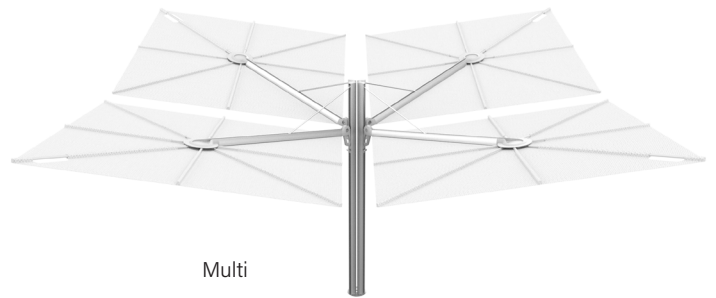

MODELS

Straight

Forward

Opposite

Duo

Multi

POSITIONS

COLORS

	Marble	Curacao	Mint	Blush	Pepper	Almond	Sand	Blue Storm	Flanelle	Black
COLORUM										
SOLIDUM										
	Natural	Canvas	Grey	Taupe						

All colors of the fabric range furniture grade Solids' (no stripes or patterns) are available on special request with a minimum order quantity of 10 pcs. Contact Umbrosa for more information.