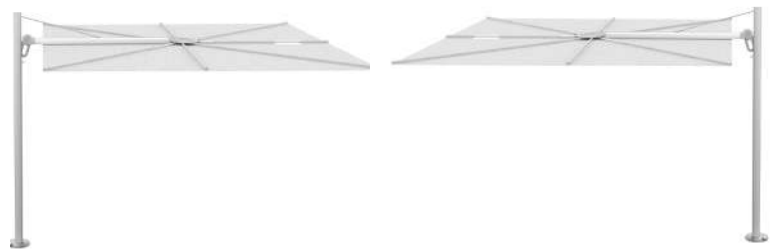

MODELS

Straight

Forward

Opposite

Duo

Multi

POSITIONS

COLORS

	Marble	Curacao	Mint	Blush	Pepper	Almond	Sand	Blue Storm	Flanelle	Black
COLORUM										
SOLIDUM										
	Natural	Canvas	Grey	Taupe						

All colors of the fabric range furniture grade Solids' (no stripes or patterns) are available on special request with a minimum order quantity of 10 pcs. Contact Umbrosa for more information.